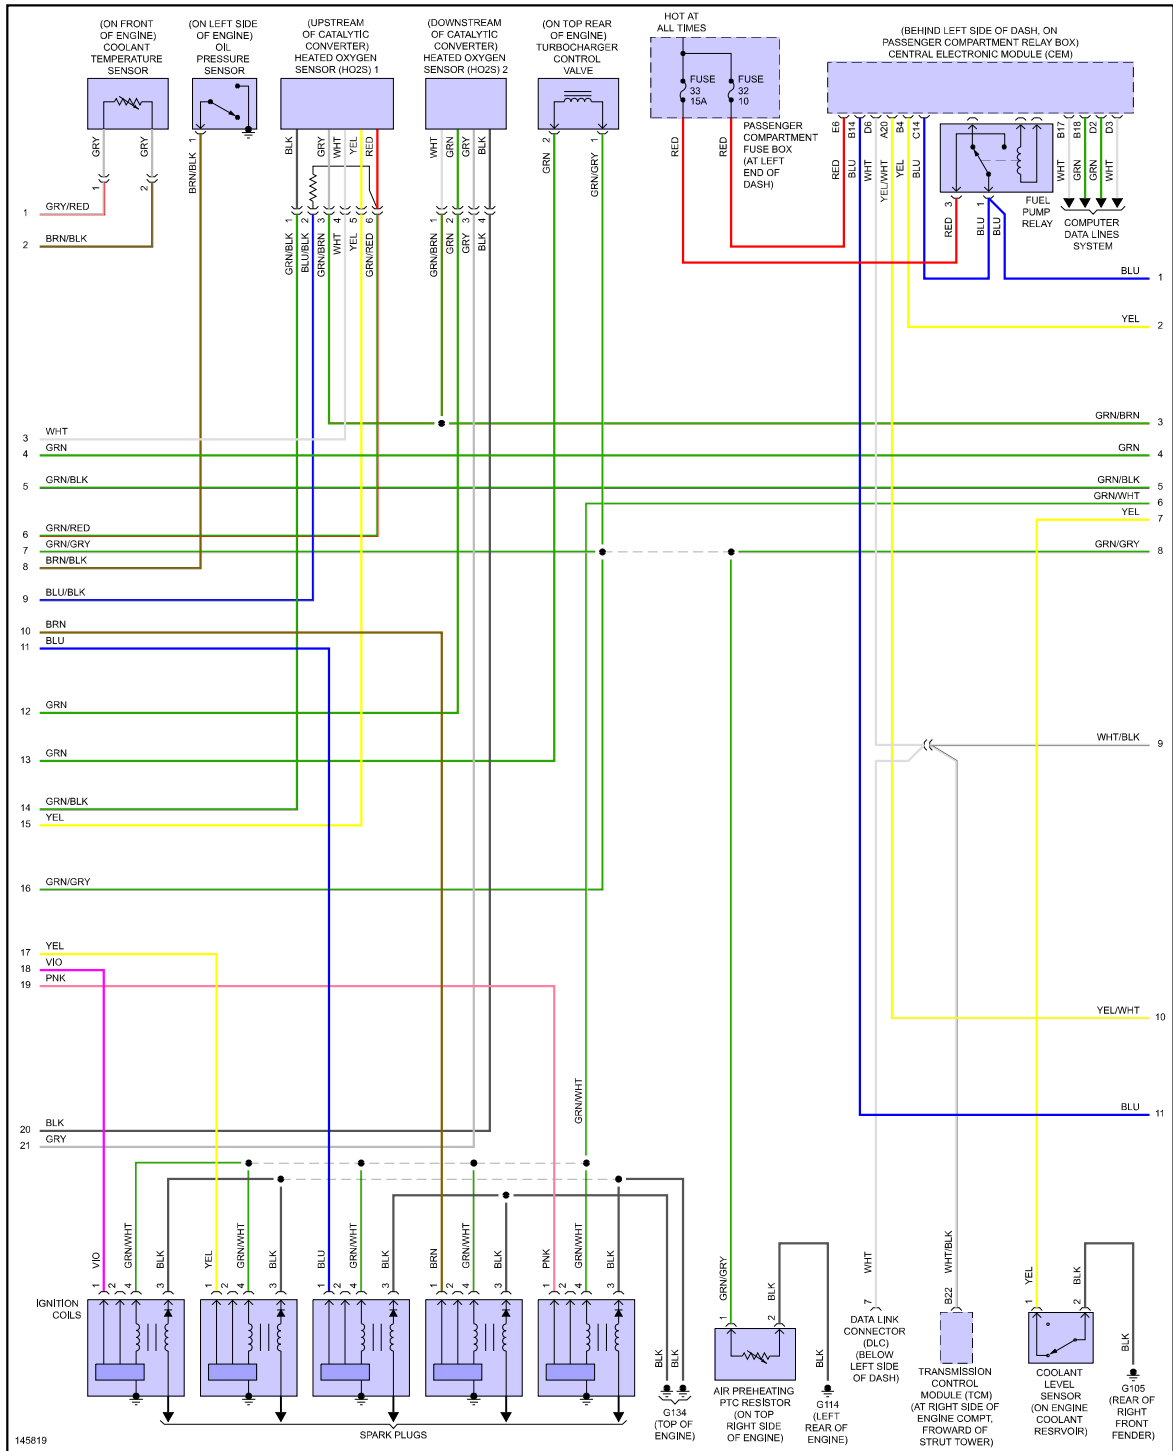

YMMS: 2001 Volvo V70 Base
 Engine: 2.4L Eng
 VIN:

Mar 29, 2022
 License:
 Odometer:

ENGINE PERFORMANCE > 2.3L

Fig 1: 2.3L Turbo, Engine Performance Circuits (1 of 3)

Fig 2: 2.3L Turbo, Engine Performance Circuits (2 of 3)

Fig 3: 2.3L Turbo, Engine Performance Circuits (3 of 3)