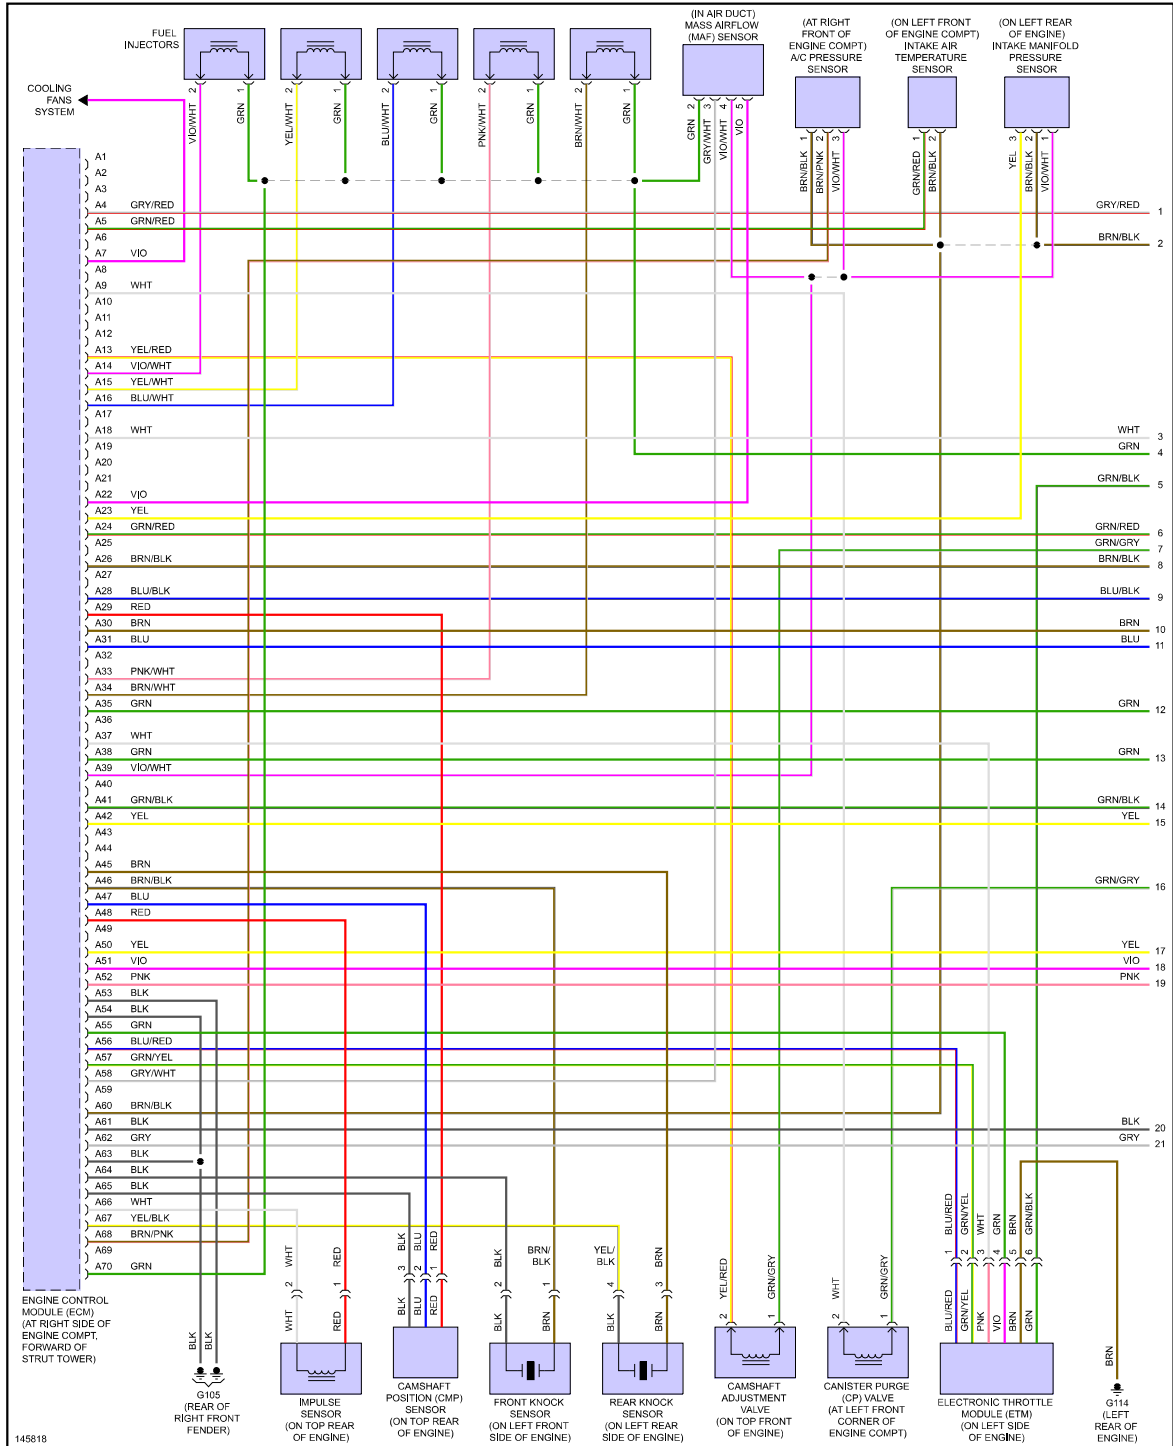

YMMS: 2001 Volvo V70 Base
 Engine: 2.4L Eng
 VIN:

Mar 29, 2022
 License:
 Odometer:

ENGINE PERFORMANCE > 2.3L

Fig 1: 2.3L Turbo, Engine Performance Circuits (1 of 3)

Fig 2: 2.3L Turbo, Engine Performance Circuits (2 of 3)

Fig 3: 2.3L Turbo, Engine Performance Circuits (3 of 3)